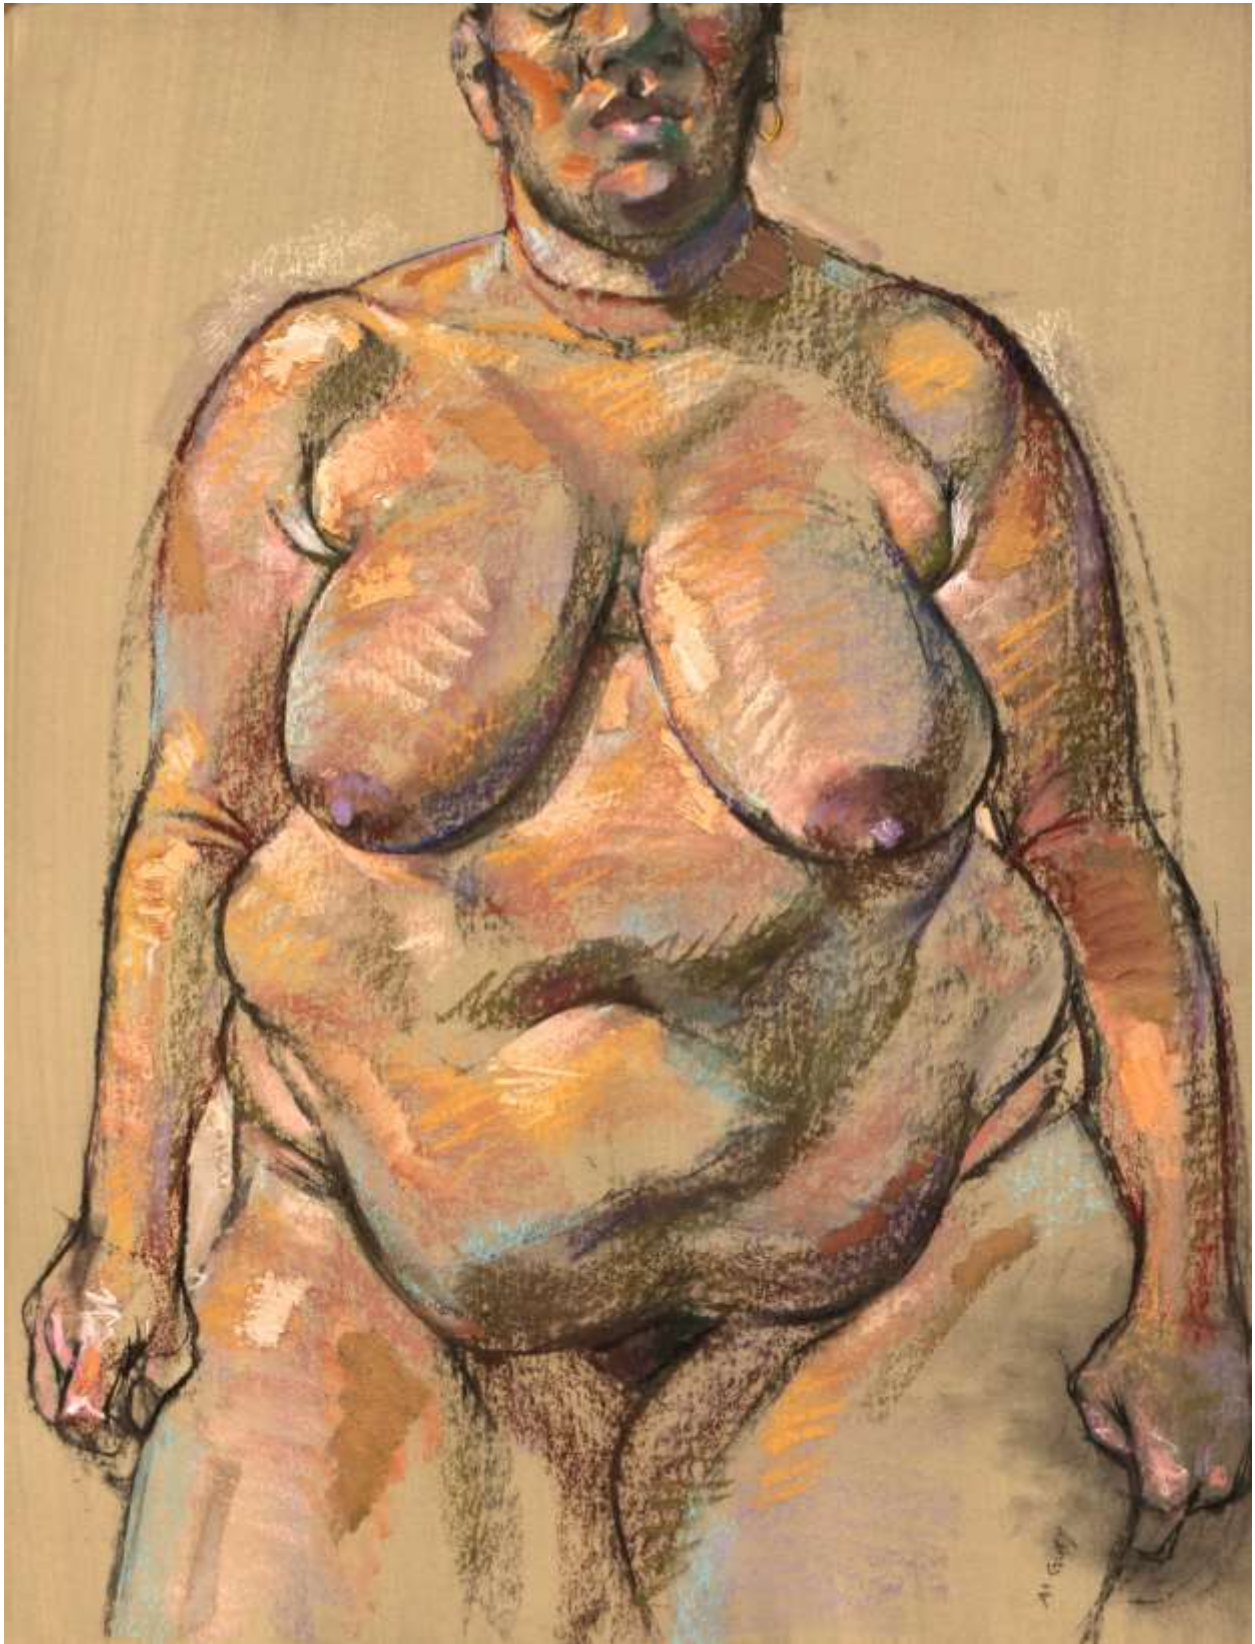

Indigo Moon • 12 x 9 inches, oil on panel

Golden Morning • 11 x 14 inches, oil on panel

Crimson Light • 24 x 24 inches, oil on panel

Delaware River • 16 x 16 inches, oil on panel

Dream • 40 x 30 inches, oil on canvas

Adam and Eve • 56 x 48 inches, oil on canvas

Nude of Pregnant Woman • 40 x 30 inches, oil on canvas

Mixed Bunch • 12 x 9 inches, oil on panel

Lilac and Peonies • 16 x 12 inches, oil on panel

Sunflowers • 10 x 8 inches, oil on panel

Copy of Ribera • 14 x 11 inches, oil on panel

Susan • 16 x 12 inches, oil on panel

Sarah • 14 x 11 inches, oil on panel

Nude • 30 x 24 inches, charcoal, pastel and oil on guesseed paper

Nude • 24 x 18 inches, pastel and oil on toned paper